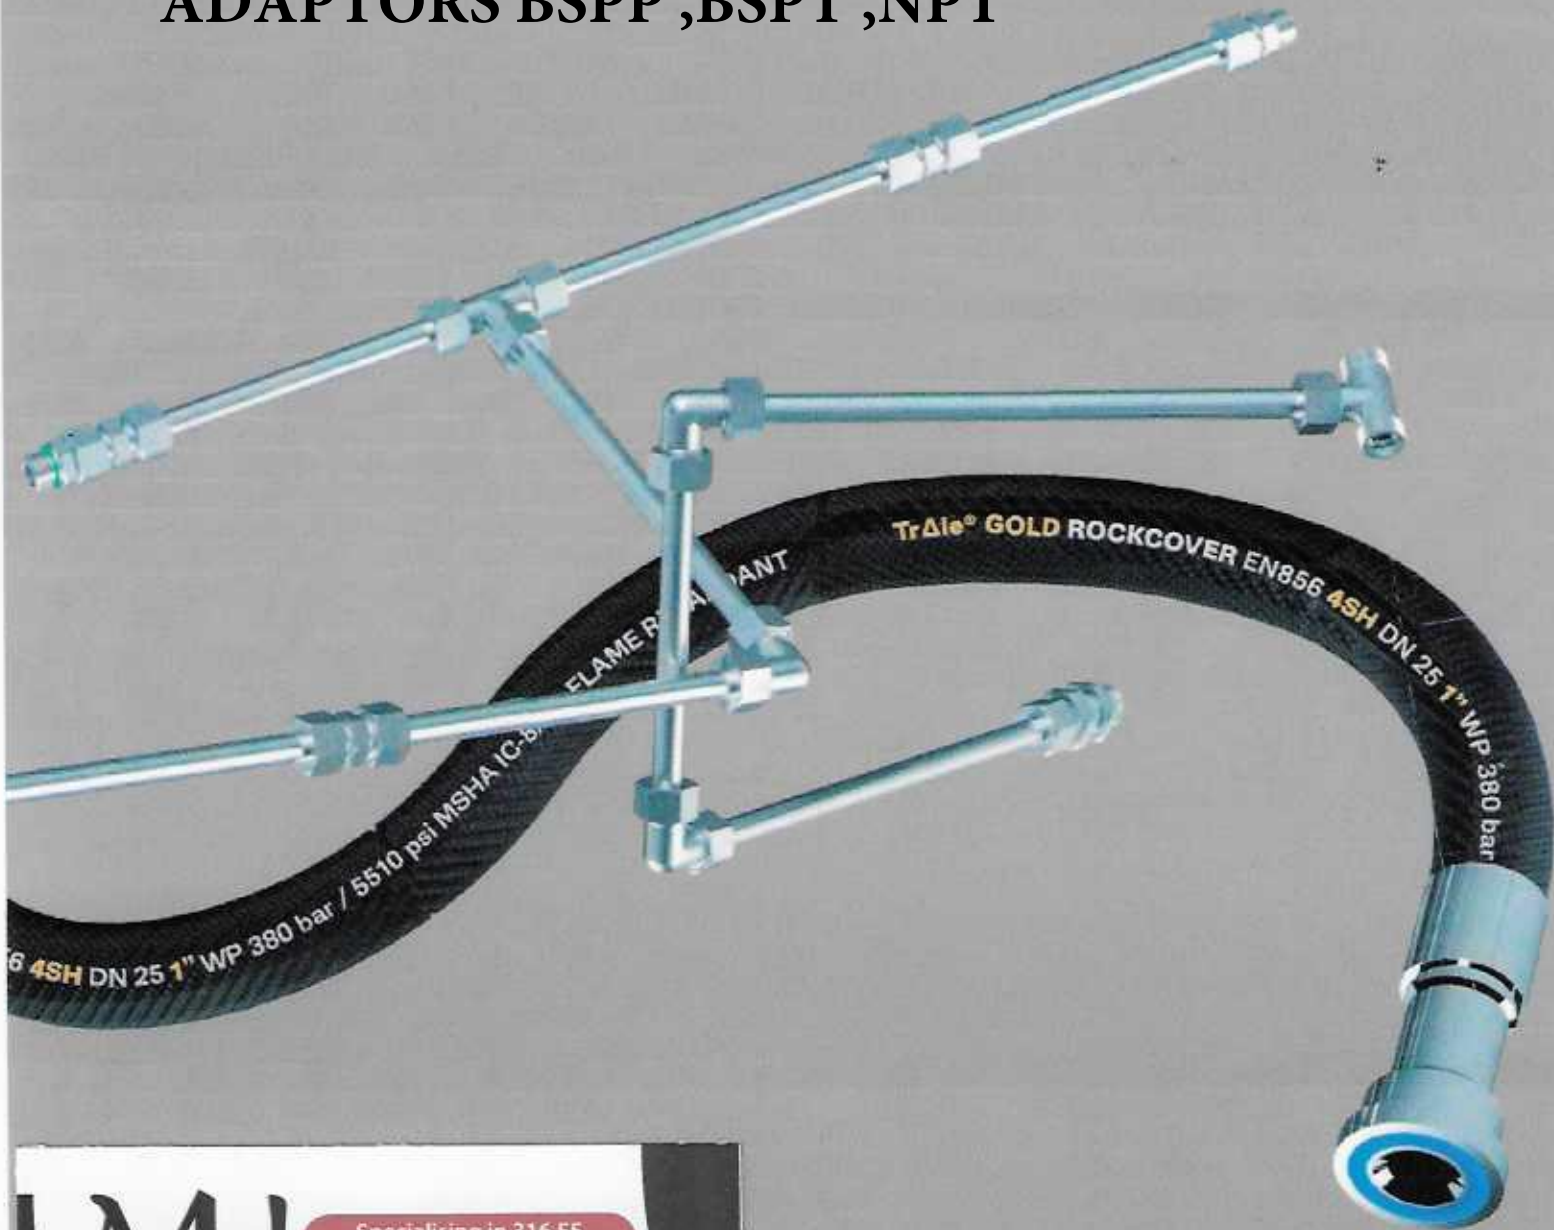

MARK HEFFERNAN
PH.0419194512
mh@markheffernan.com.au
www.markheffernan.com.au

RACORES
INOXIDABLE

AISI 316L

ADAPTORS BSPP ,BSPT ,NPT

MH
Specialising in 316 SS
Fluid Couplings & Accessories

ABN: 96 836 006 283

The Direct Connection
Since 2006

Mark Heffernan

© 61 419 194 512 ✉ mh@markheffernan.com.au
📍 West End, Brisbane, Australia, 4101
www.markheffernan.com.au

DICSA